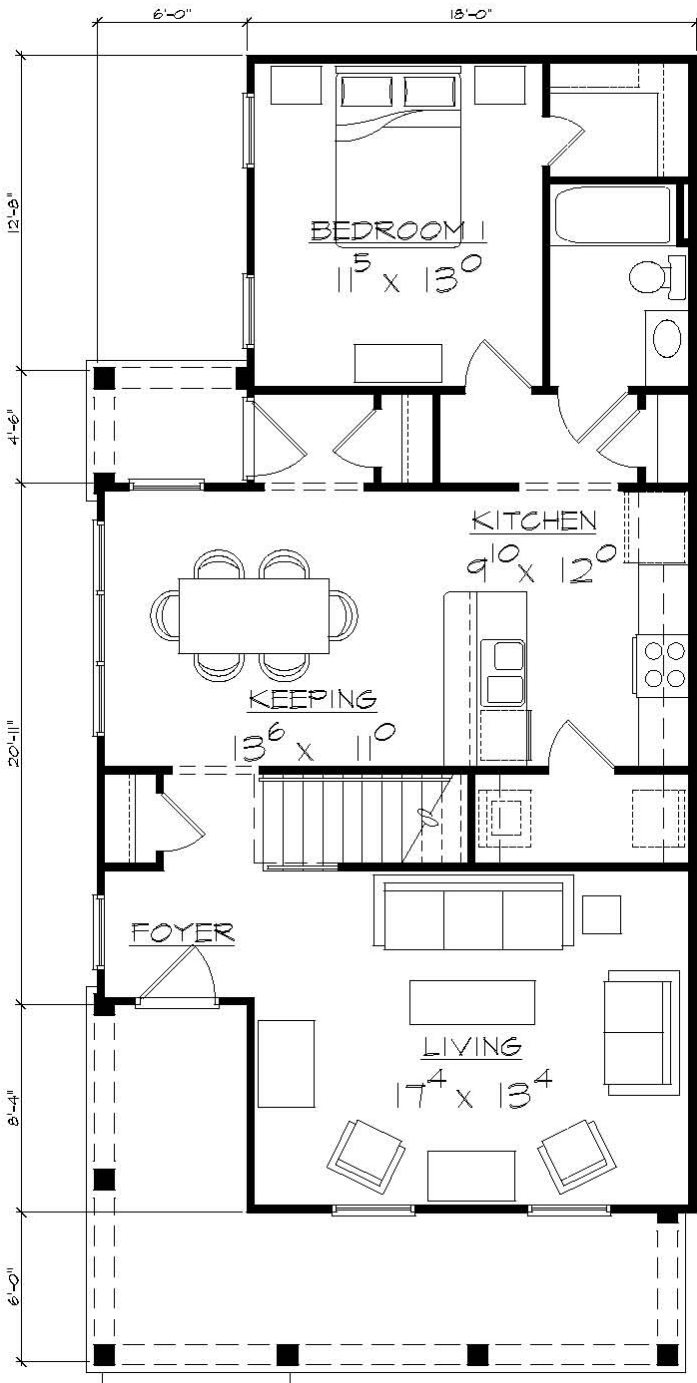

THE CHELSEA

1,747 sq. ft. 4BR 3Ba

BASE

ALT

THE CHELSEA

1,747 sq. ft. 4BR 3Ba

FIRST FLOOR

SECOND FLOOR