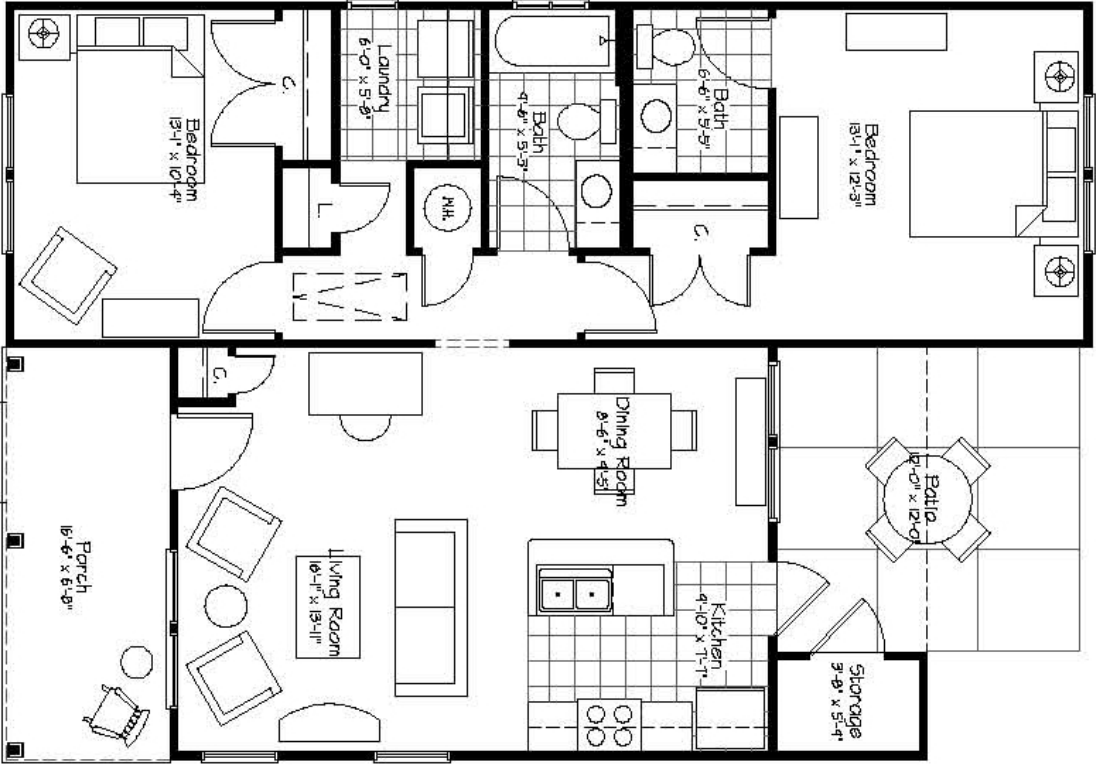

THE GREENLAW

980 sq. ft. 2BR 1.5Ba

BASE

ALT

THE GREENLAW

980 sq. ft. 2BR 1.5Ba

BASE

ALT